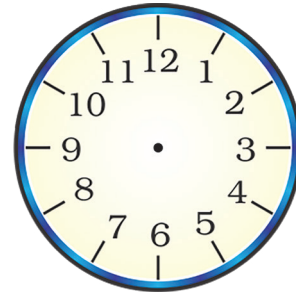

## Worksheet 88

Show the right time on the clocks.

7:45

9:15

11:30

12:55

**We have learnt** the importance of time