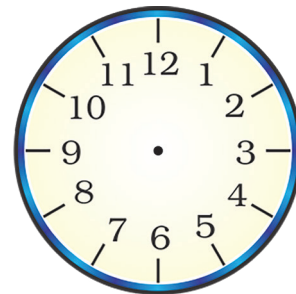

## Worksheet 88

Show the right time on the clocks.

7:45

9:15

11:30

12:55

**We have learnt** the importance of time