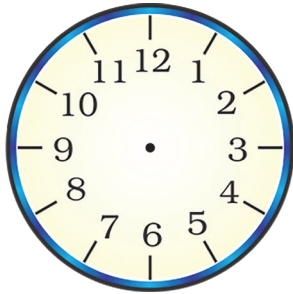

## Worksheet 88

Show the right time on the clocks.

7:45

9:15

11:30

12:55

**We have learnt** the importance of time