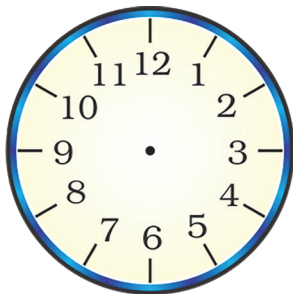

## Worksheet 88

Show the right time on the clocks.

7:45

9:15

11:30

12:55

**We have learnt** the importance of time